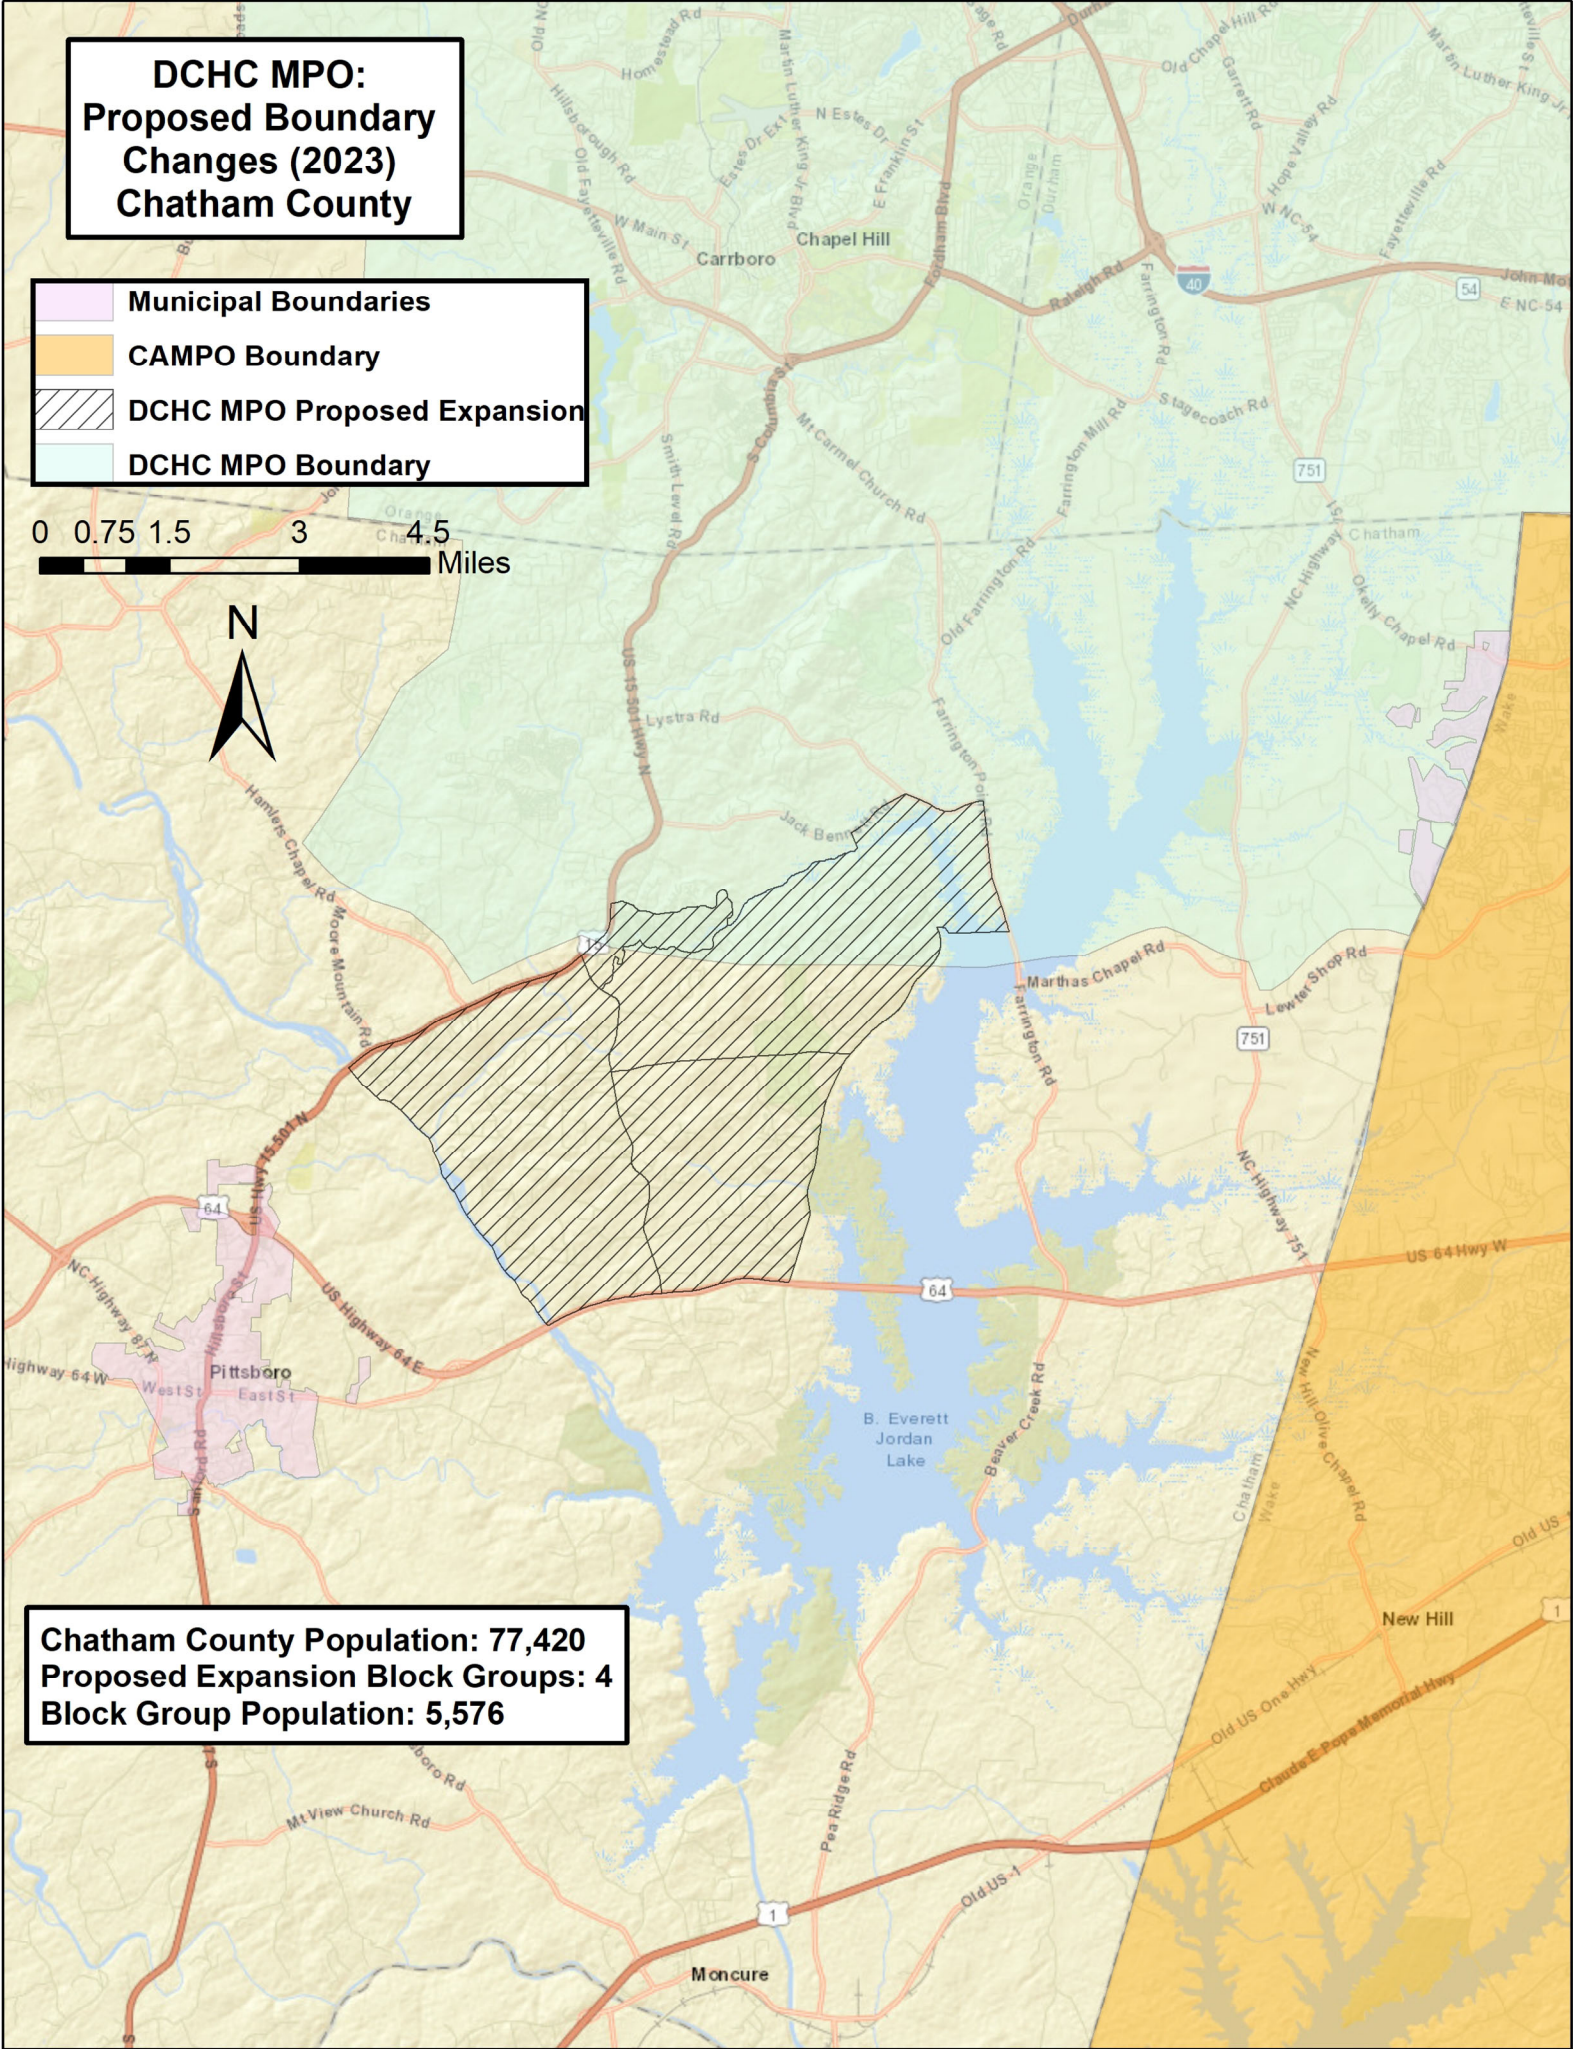

**DCHC MPO:  
Proposed Boundary  
Changes (2023)  
Chatham County**

- Municipal Boundaries
- CAMPO Boundary
- DCHC MPO Proposed Expansion
- DCHC MPO Boundary

0 0.75 1.5 3 4.5 Miles

**Chatham County Population: 77,420**  
**Proposed Expansion Block Groups: 4**  
**Block Group Population: 5,576**