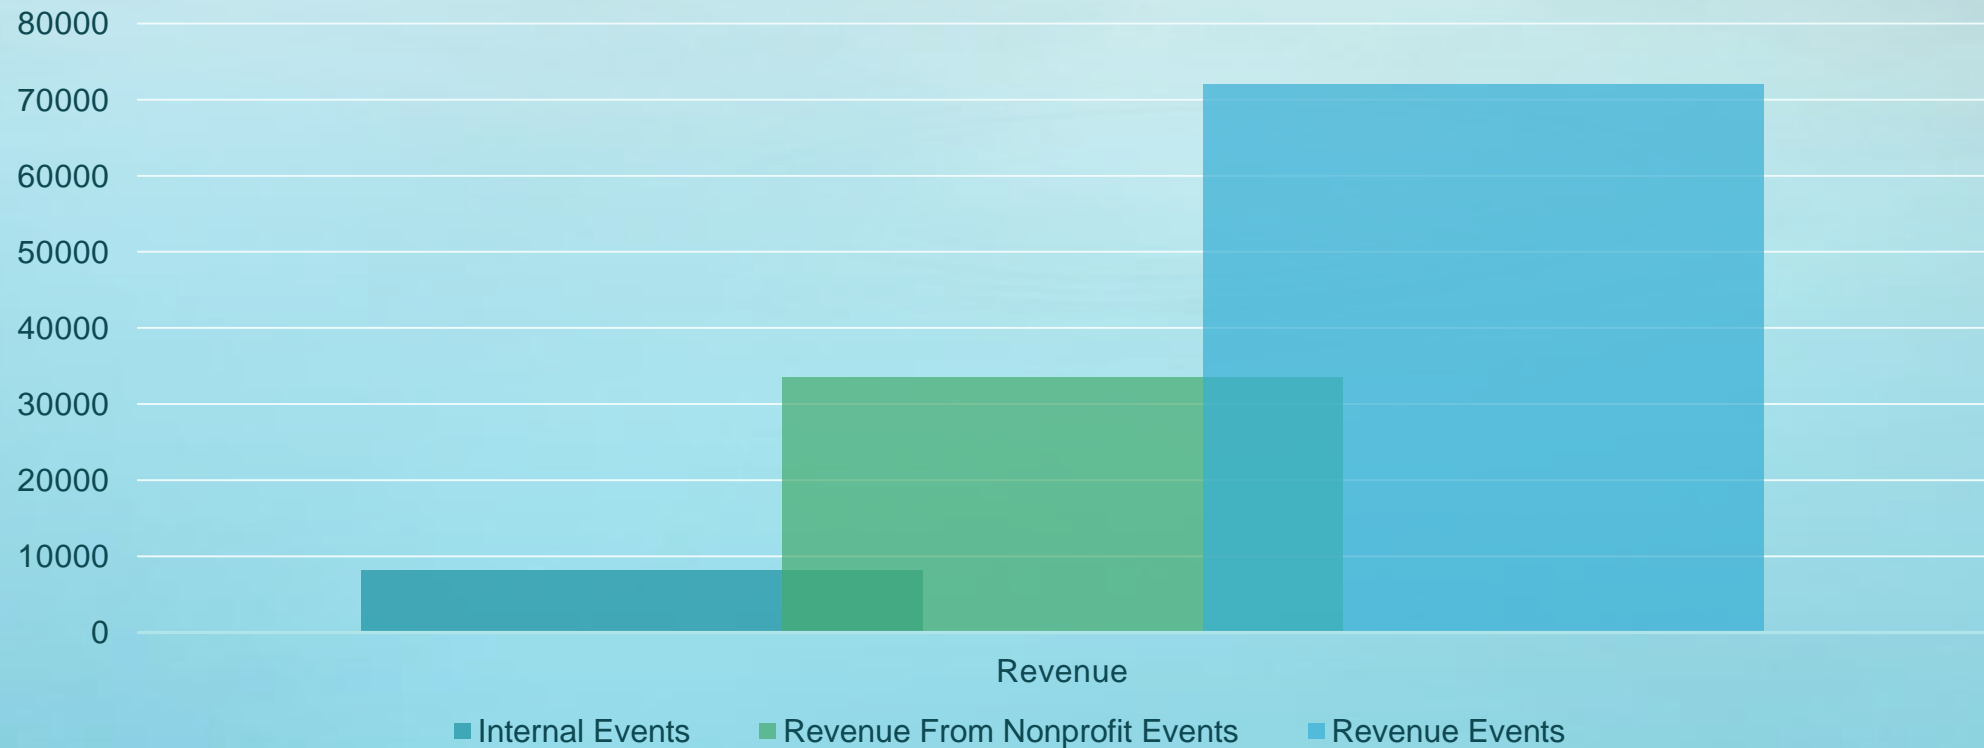

Chatham County
Agriculture &
Conference Center

Usage Update

Who Is Using CCACC?

- Building Occupants (CES, FSA, NRCS, S&W, Forestry)
- Central Carolina Community College
- Internal Departments (includes CCS, EDC, & COA)
- Chatham County Nonprofits
- Revenue Clients (general public)

CCACC Events Booked

Total Events Booked By User Type (1/17/18-12/31/19)

CCACC Revenue From Events

Total Revenue for Booked Events as of 9/5/18
(Includes Upcoming Events Booked)

Livestock Arena Events

Social Events