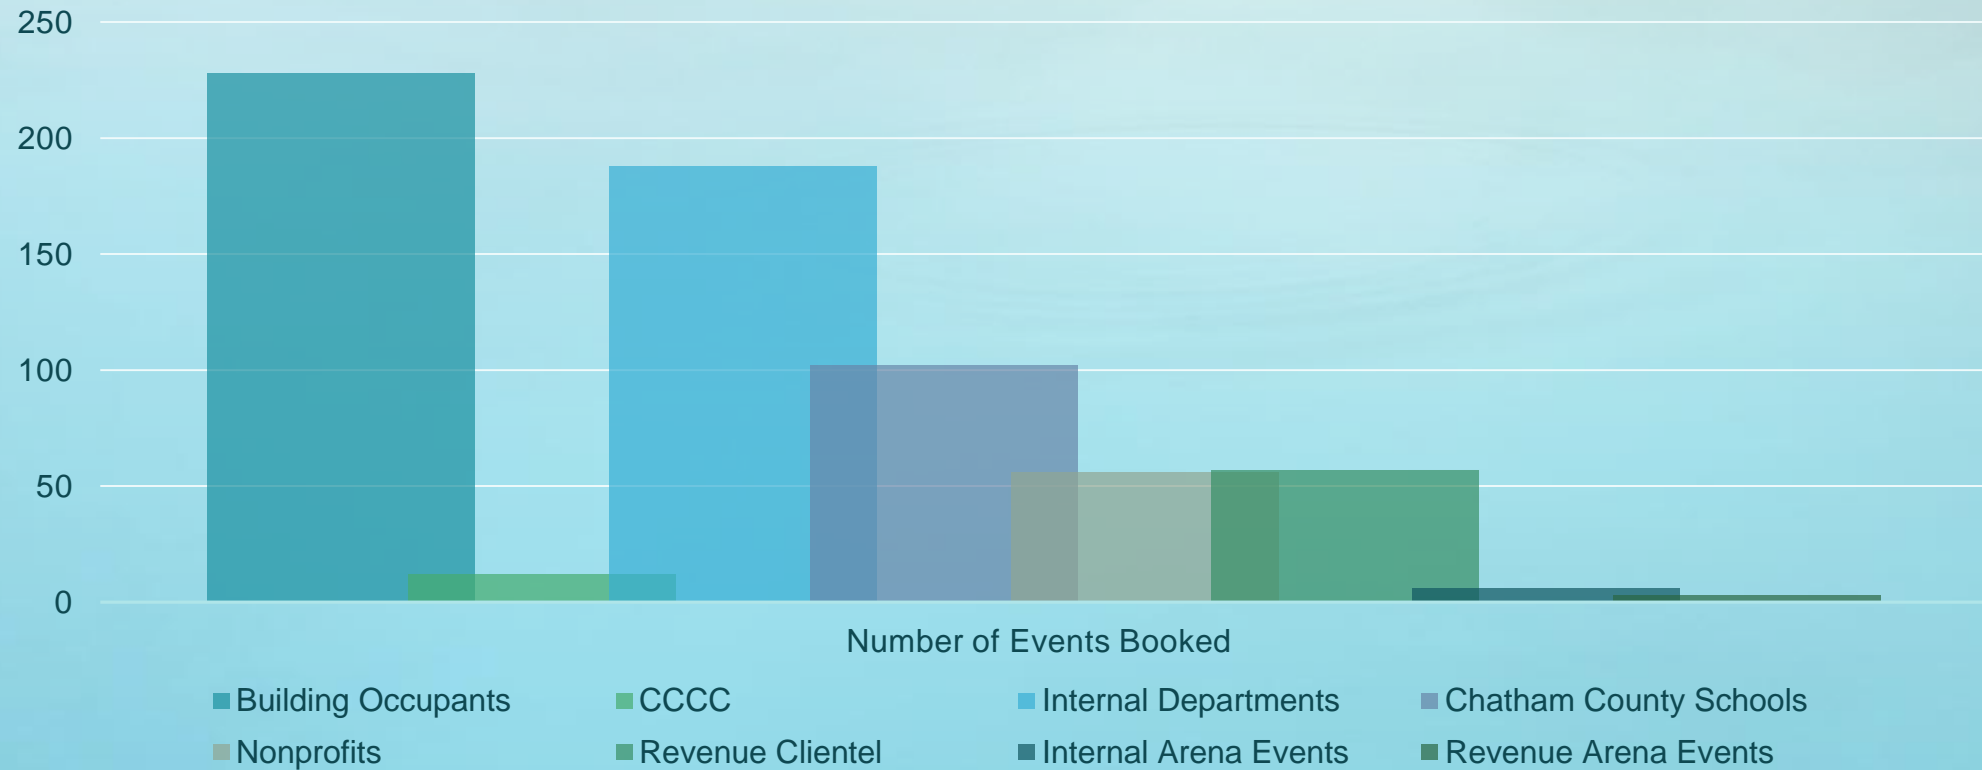

Chatham County
Agriculture &
Conference Center

Usage Update

Who Is Using CCACC?

- Building Occupants (CES, FSA, NRCS, S&W, Forestry)
- Central Carolina Community College
- Internal Departments (includes CCS, EDC, & COA)
- Chatham County Nonprofits
- Revenue Clients (general public)

CCACC Events Booked

Total Events Booked By User Type (1/17/18-12/31/19)

CCACC Revenue From Events

Total Revenue for Booked Events as of 9/5/18
(Includes Upcoming Events Booked)

Livestock Arena Events

Social Events

School & College Events

Internal & Building Occupant