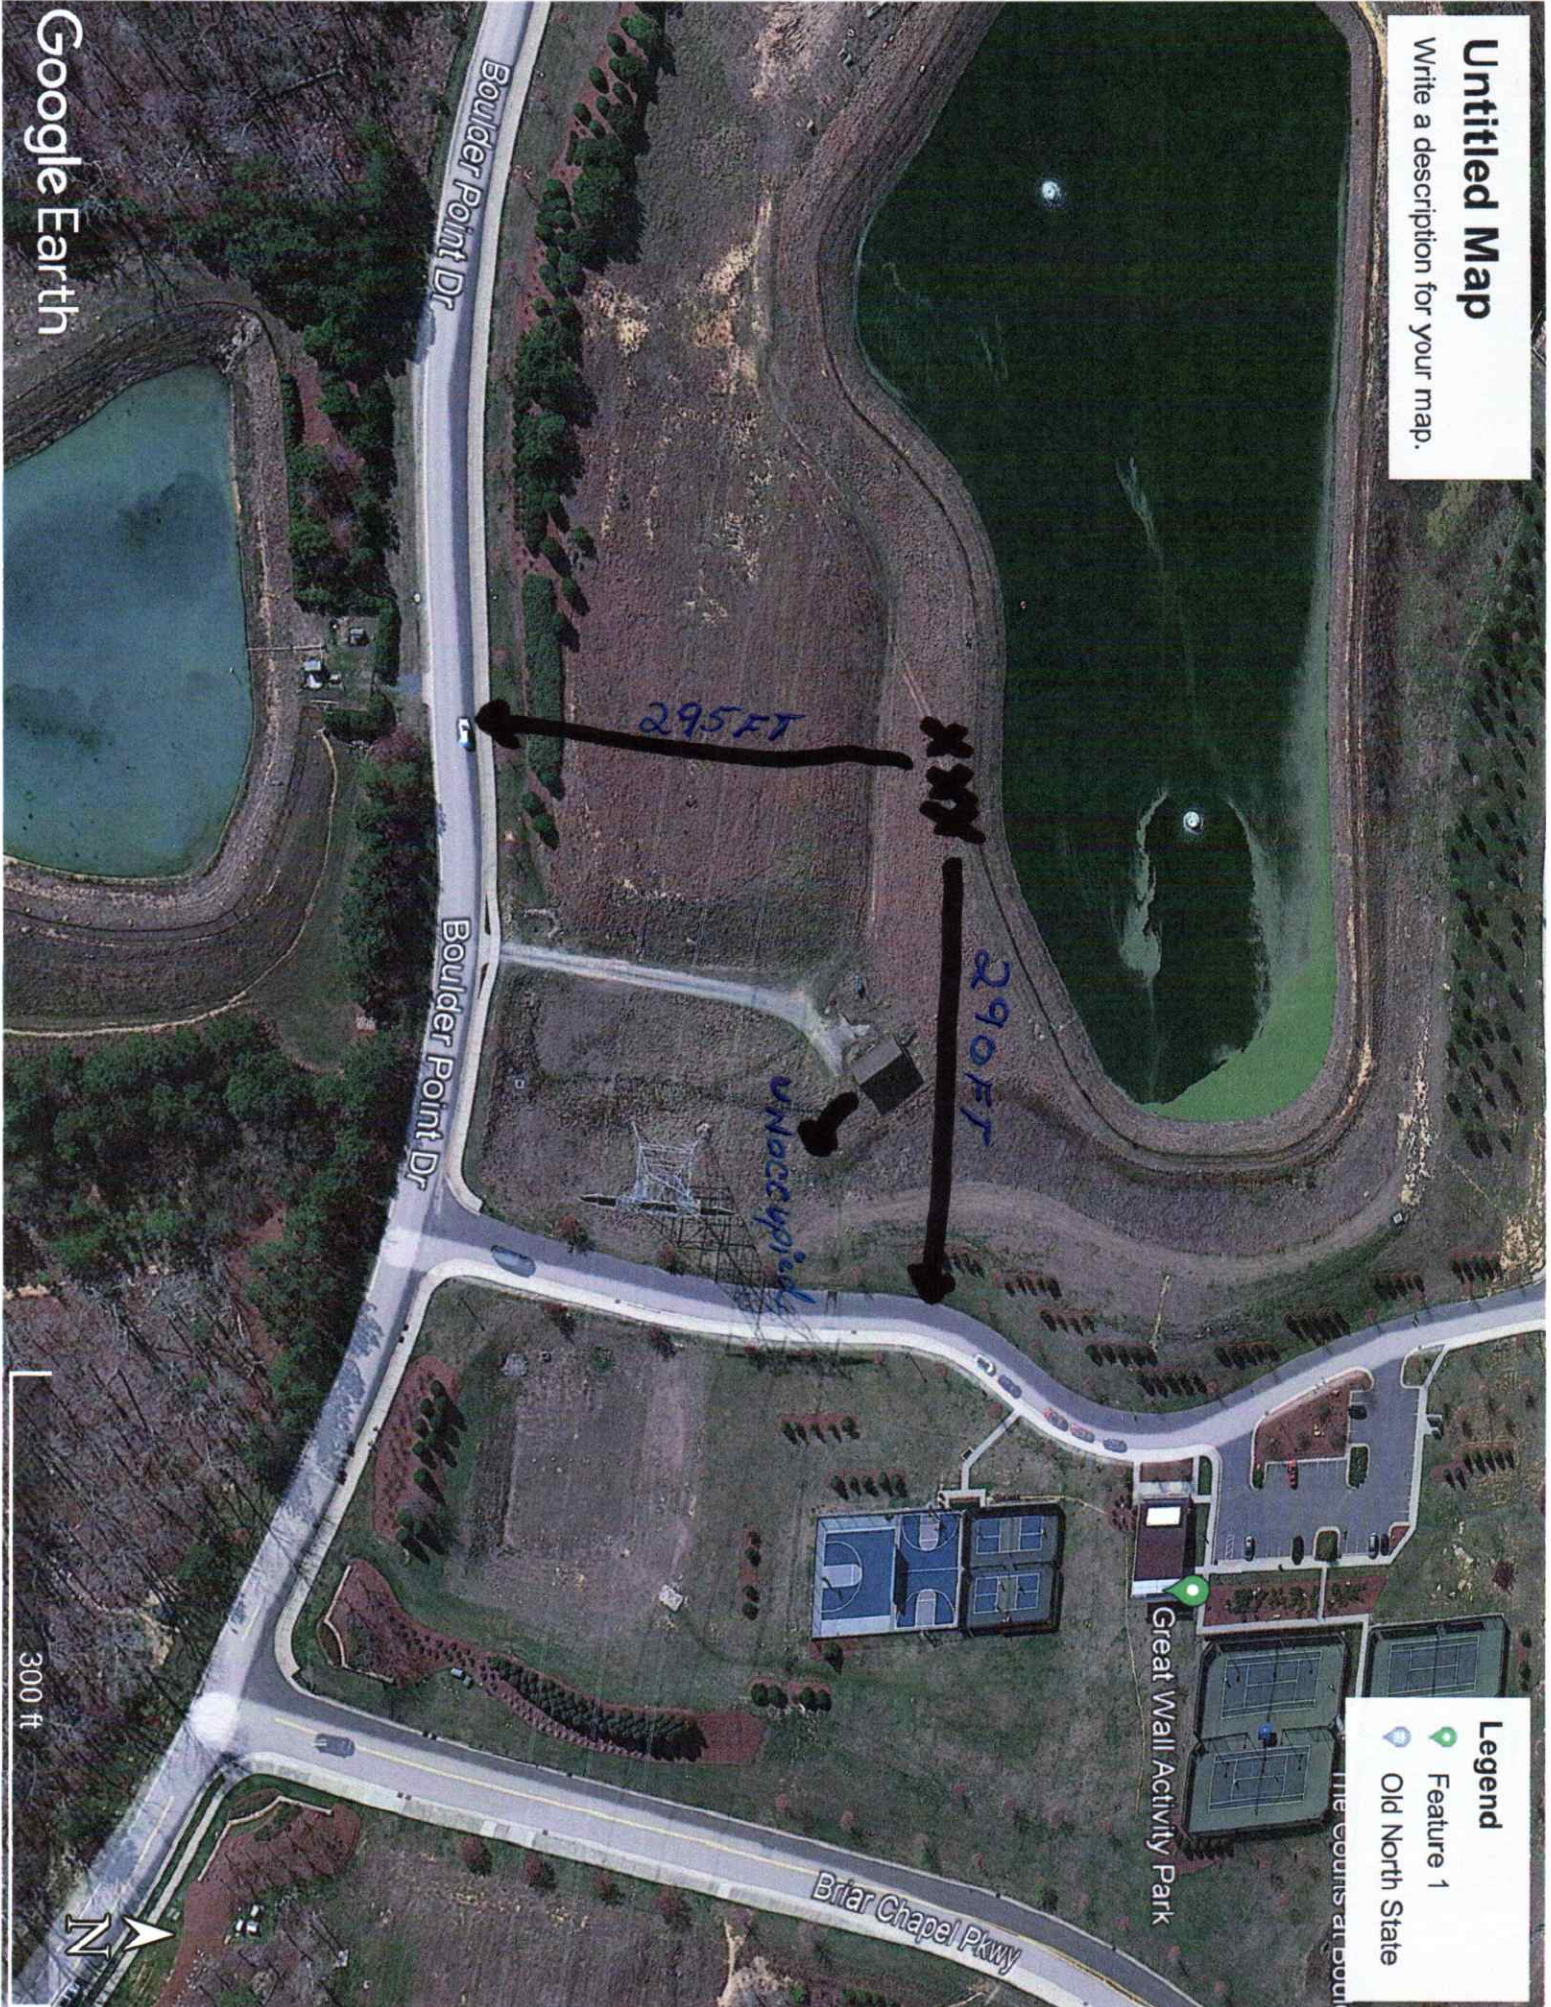

Untitled Map

Write a description for your map.

Legend

- Feature 1
- Old North State

Google Earth

300 ft