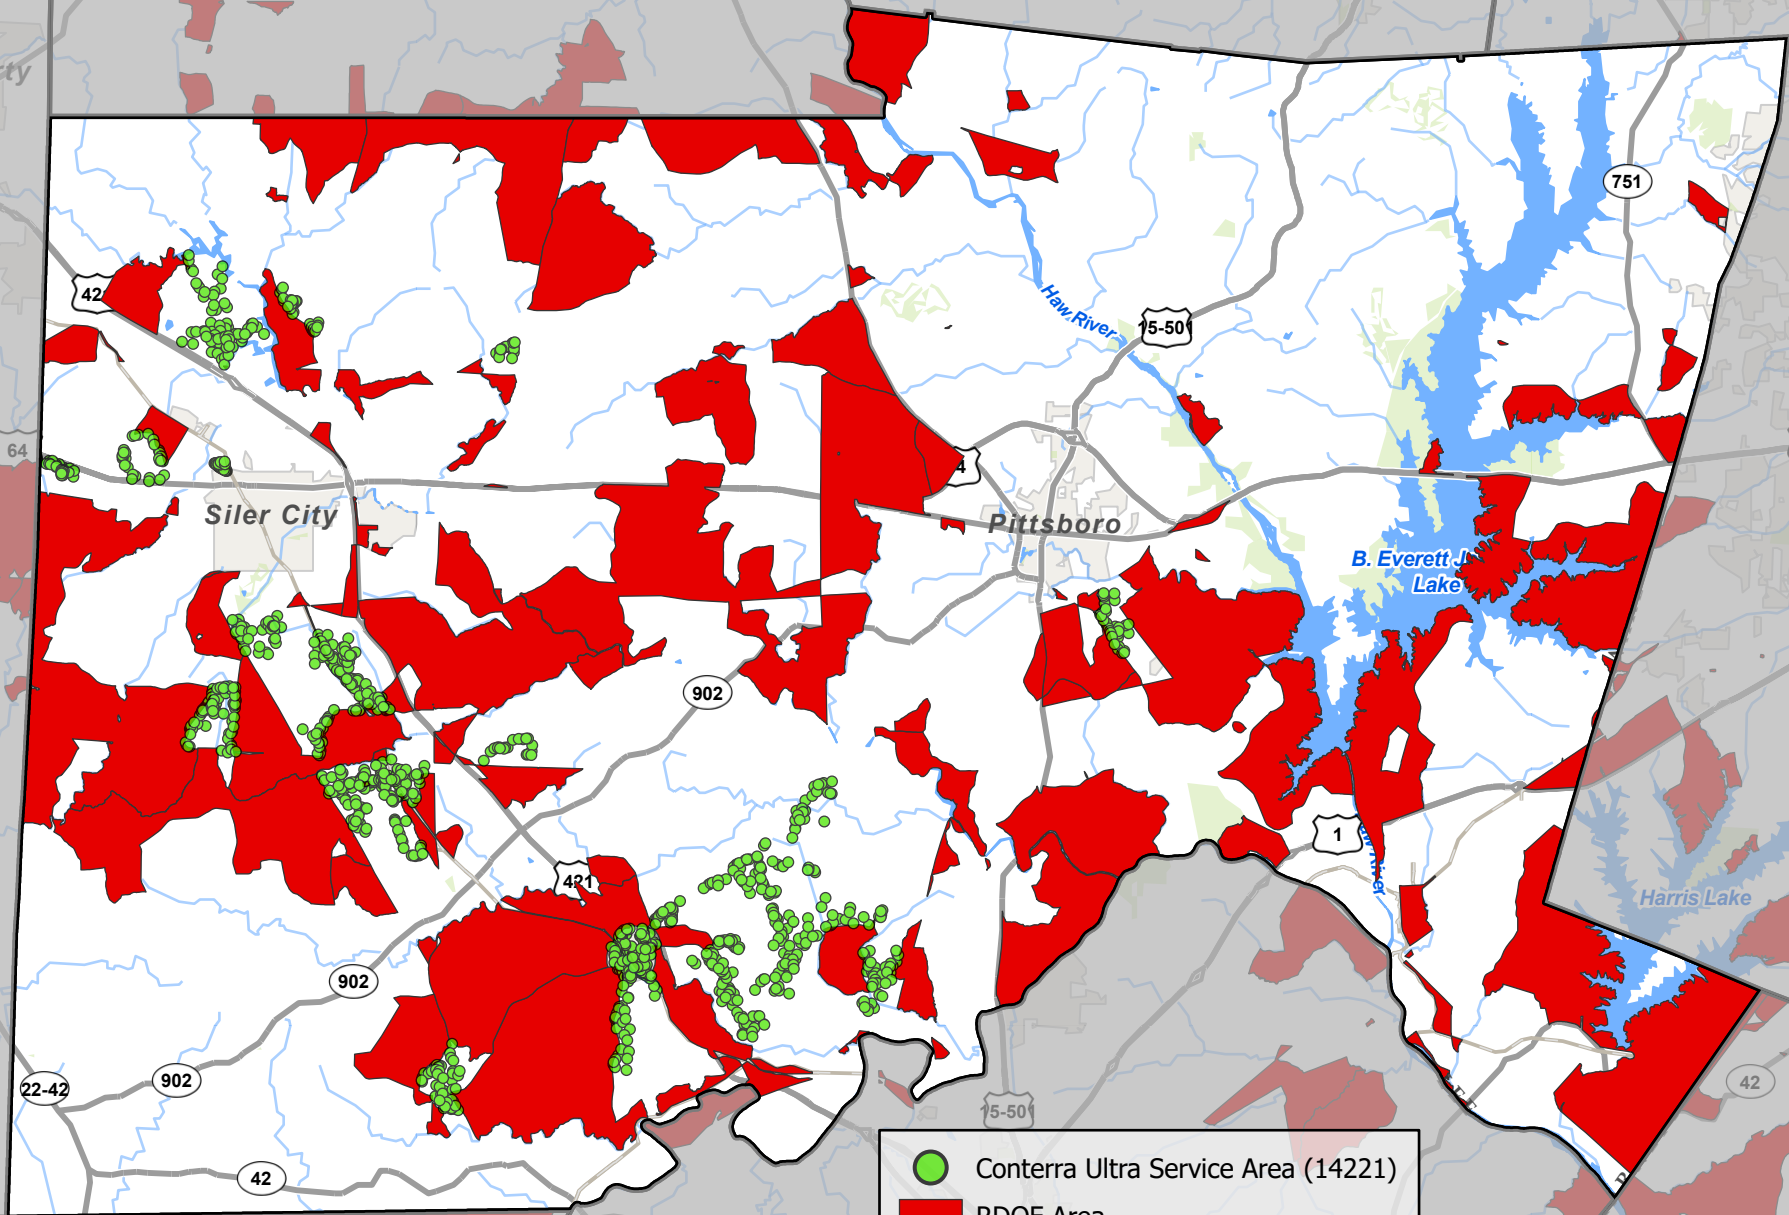

# Conterra Ultra Service Areas

-  Conterra Ultra Service Area (14221)
-  RDOF Area
-  Chatham County Boundary