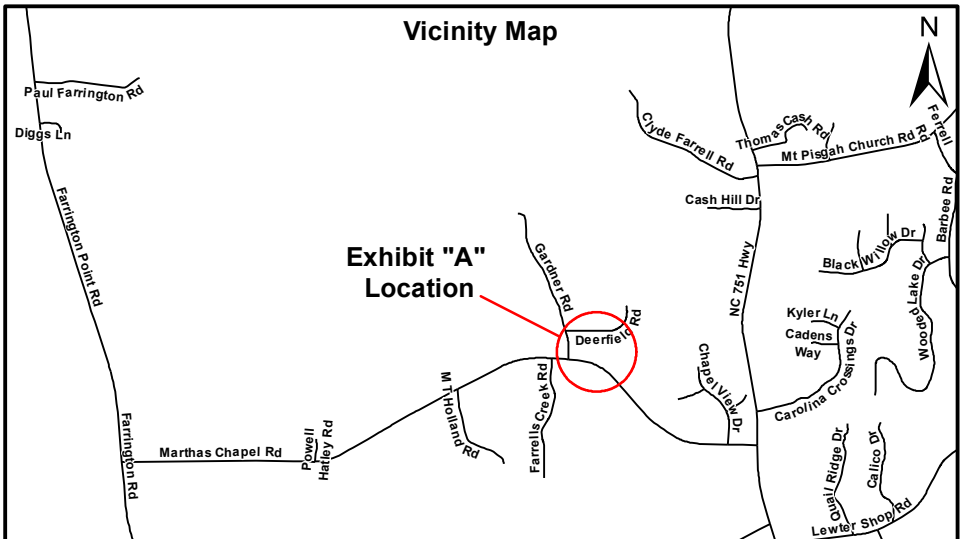

Exhibit A

TITLE BLOCK:
NAME: Approximate location of Distribution R/W within the properties of Chatham County
LOCATION: 24 Gardner Rd
Apex, NC 27523
SCALE: 1" = 150'
DATE: 02/24/2020
REVISION DATE:
DRAWN BY: Jennifer Mann
CHECKED BY:
DWG. NO.:
SHEET: