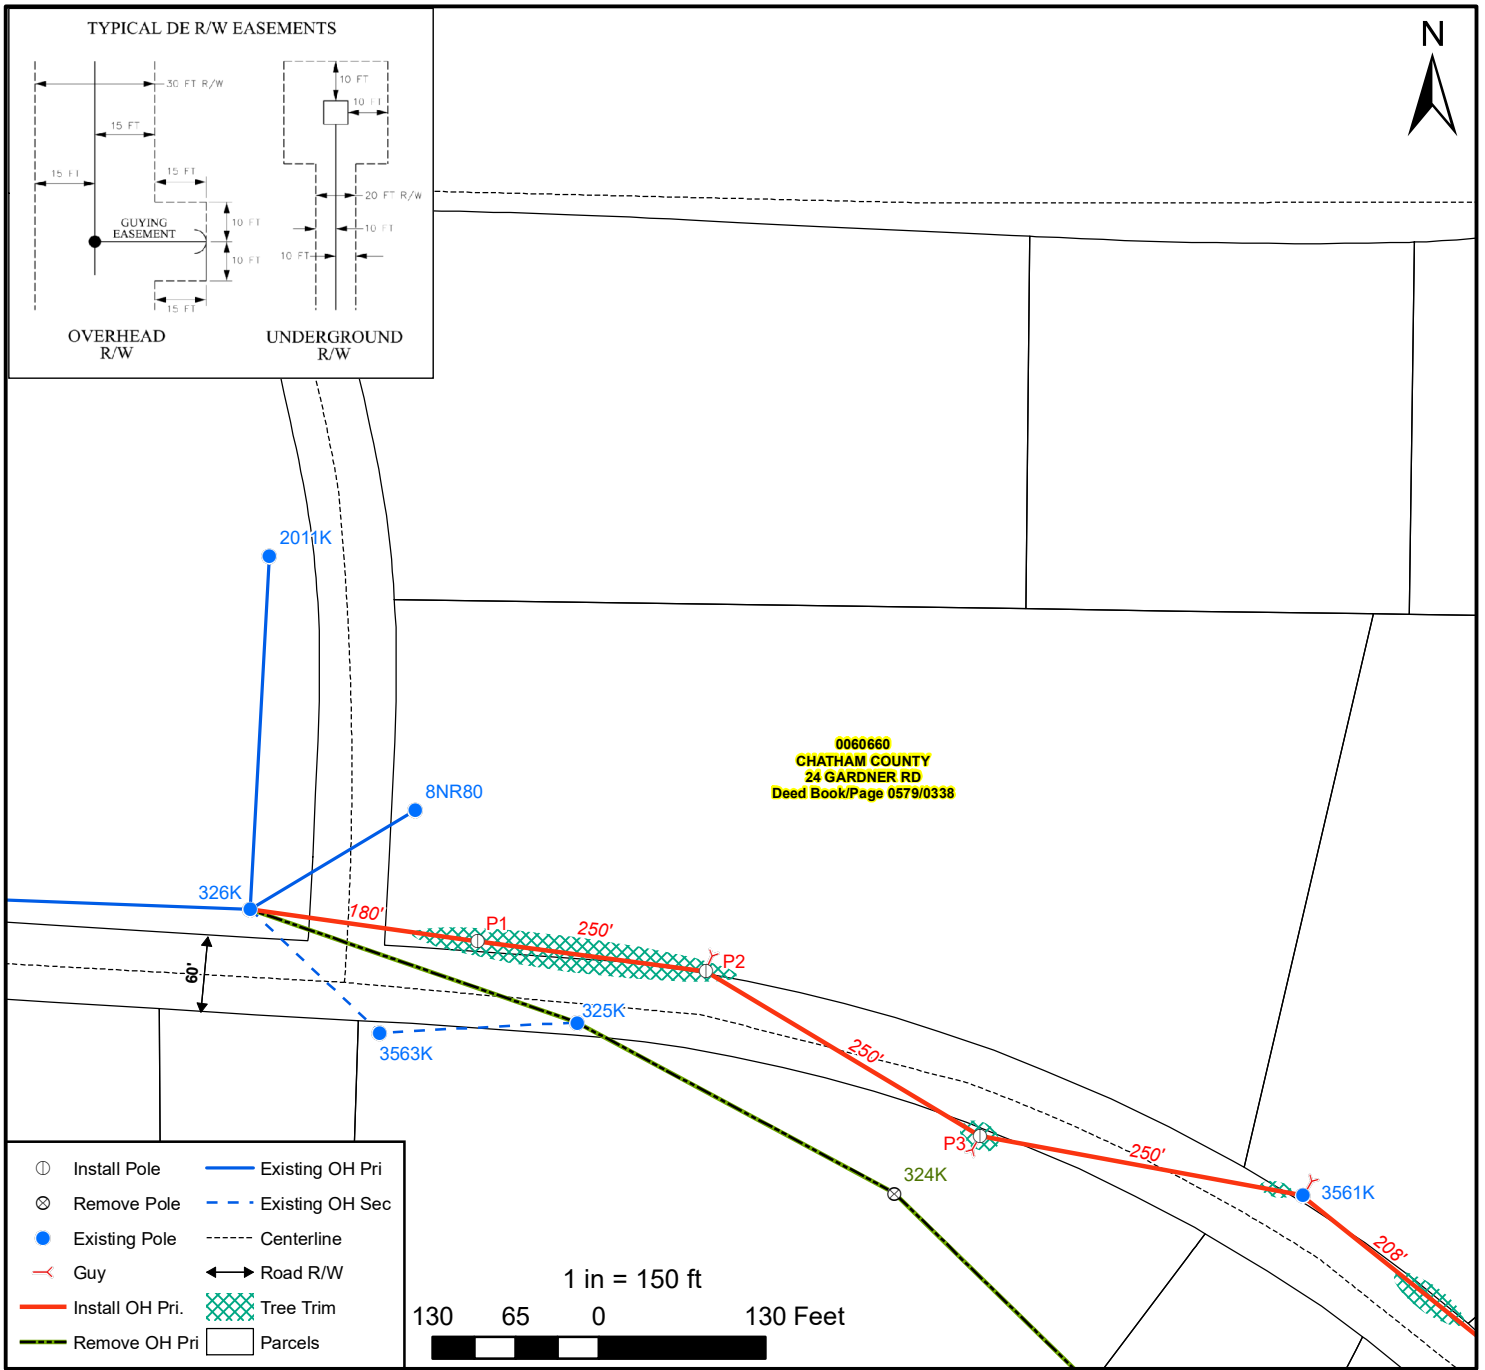

Exhibit A

TITLE BLOCK:
NAME: Approximate location of Distribution R/W within the properties of Chatham County
LOCATION: 24 Gardner Rd
Apex, NC 27523
SCALE: 1" = 150'
DATE: 02/24/2020
REVISION DATE:
DRAWN BY: Jennifer Mann
CHECKED BY:
DWG. NO.:
SHEET:

* This map may not be a certified survey and has not been reviewed by a local government agency for compliance with any applicable land development regulations and has not been reviewed for compliance with recording requirements for plats.