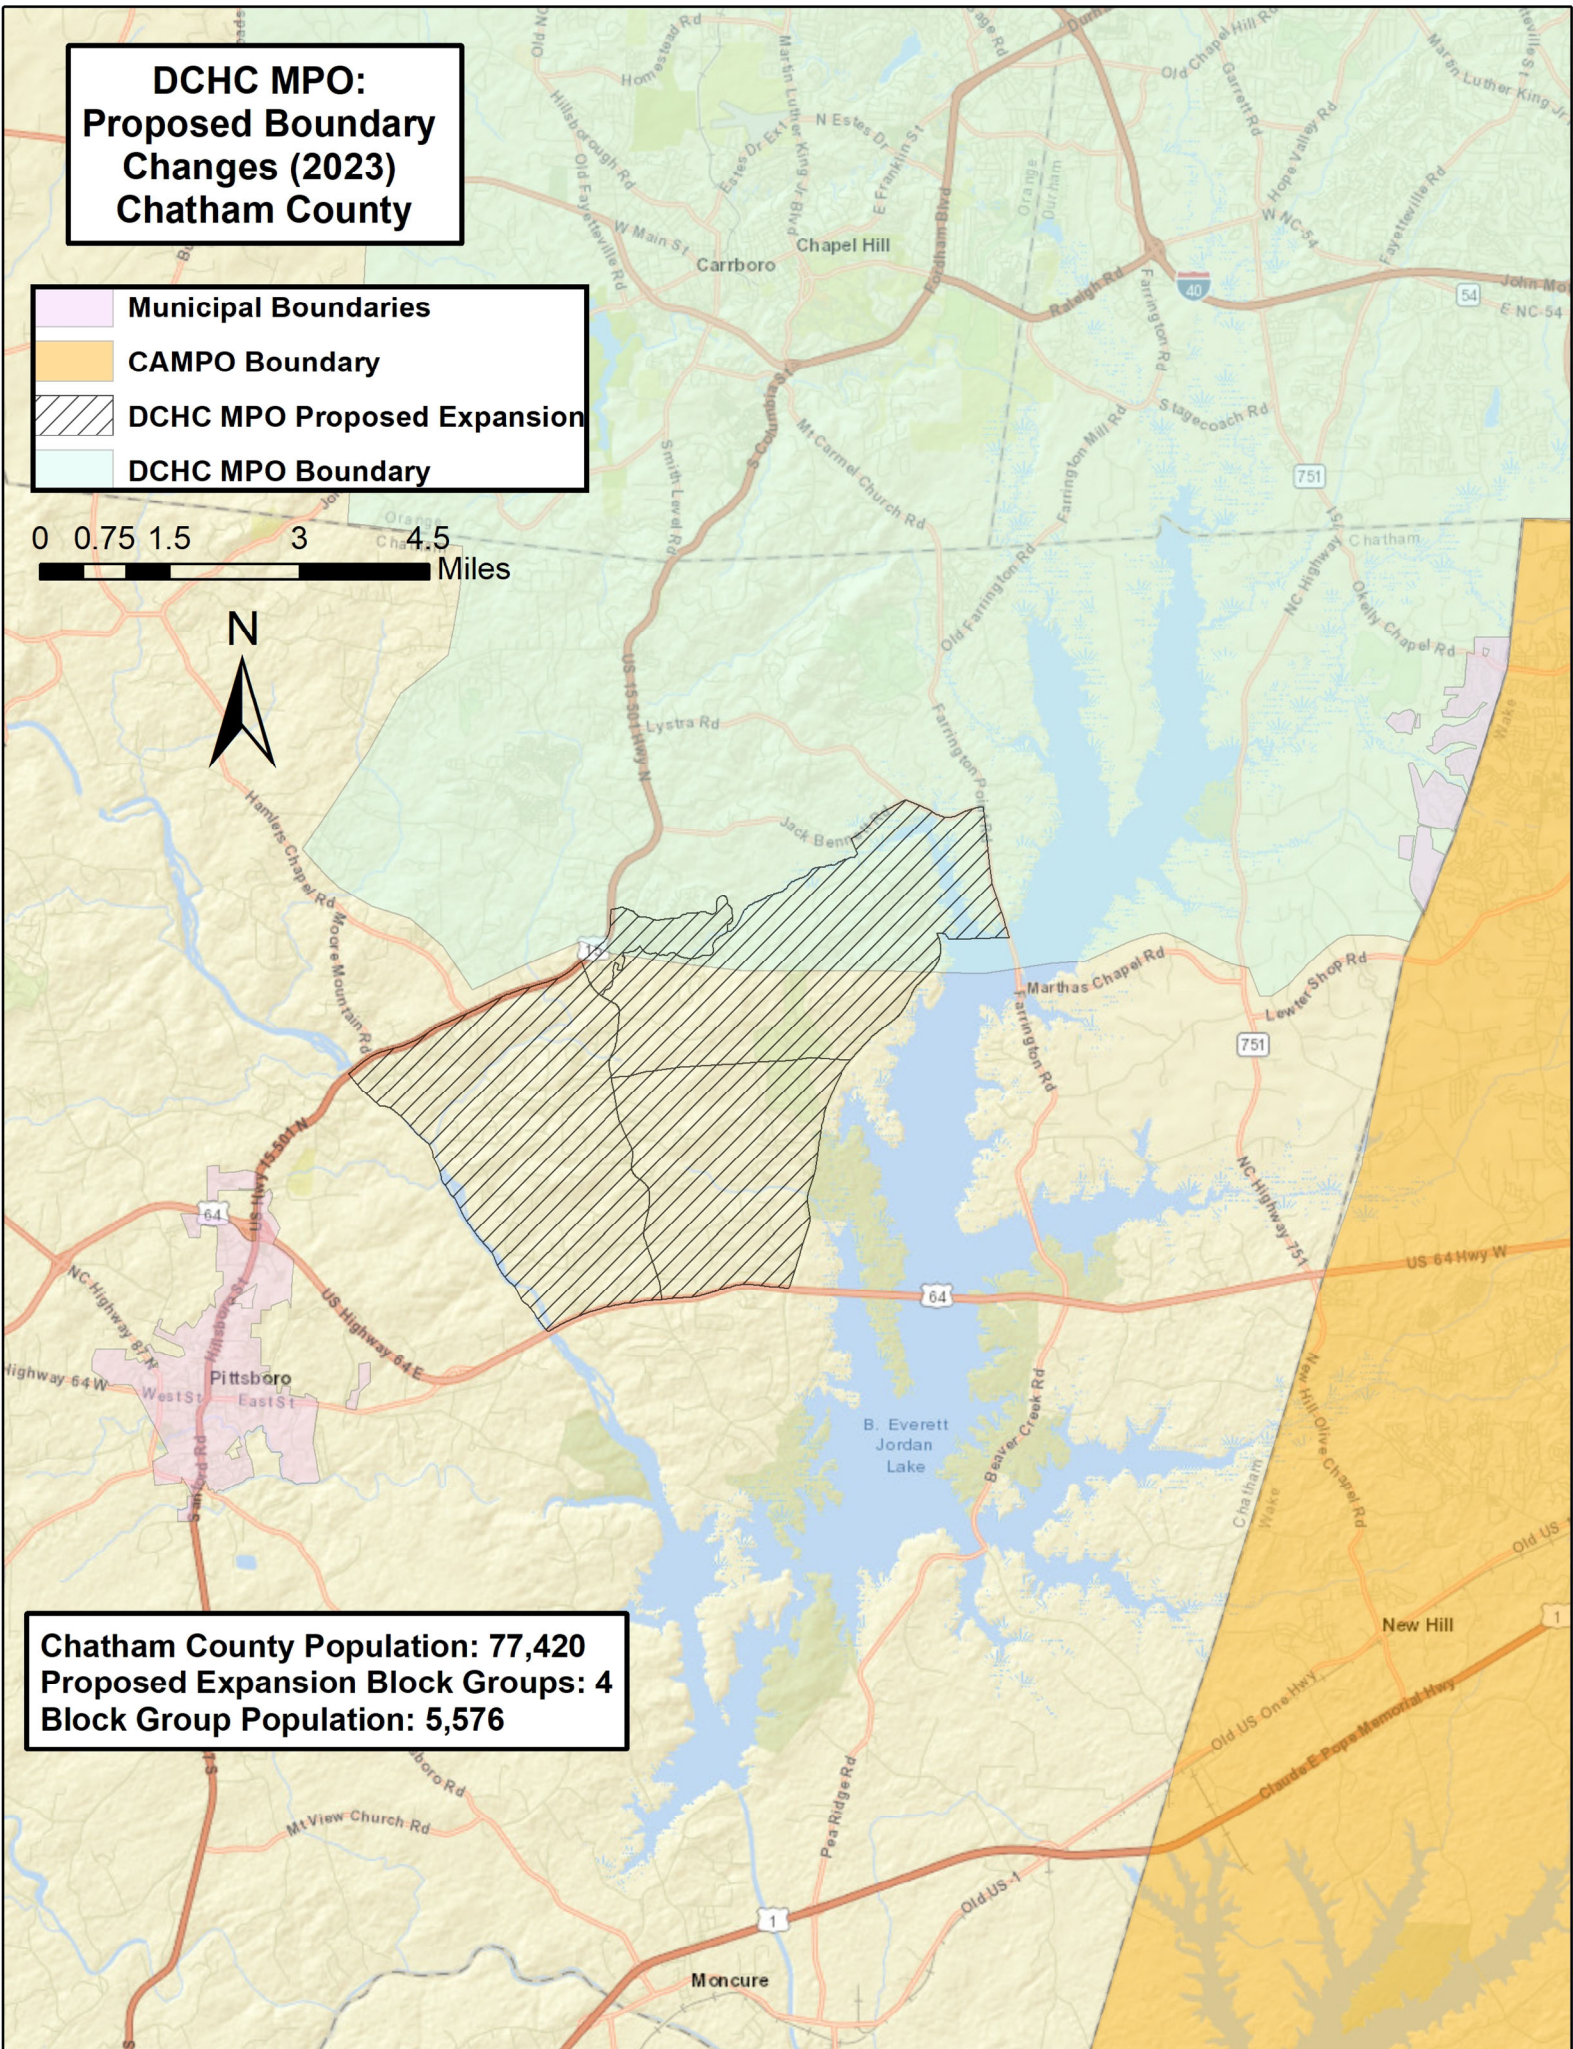

**DCHC MPO:
Proposed Boundary
Changes (2023)
Chatham County**

- Municipal Boundaries
- CAMPO Boundary
- DCHC MPO Proposed Expansion
- DCHC MPO Boundary

0 0.75 1.5 3 4.5 Miles

**Chatham County Population: 77,420
Proposed Expansion Block Groups: 4
Block Group Population: 5,576**