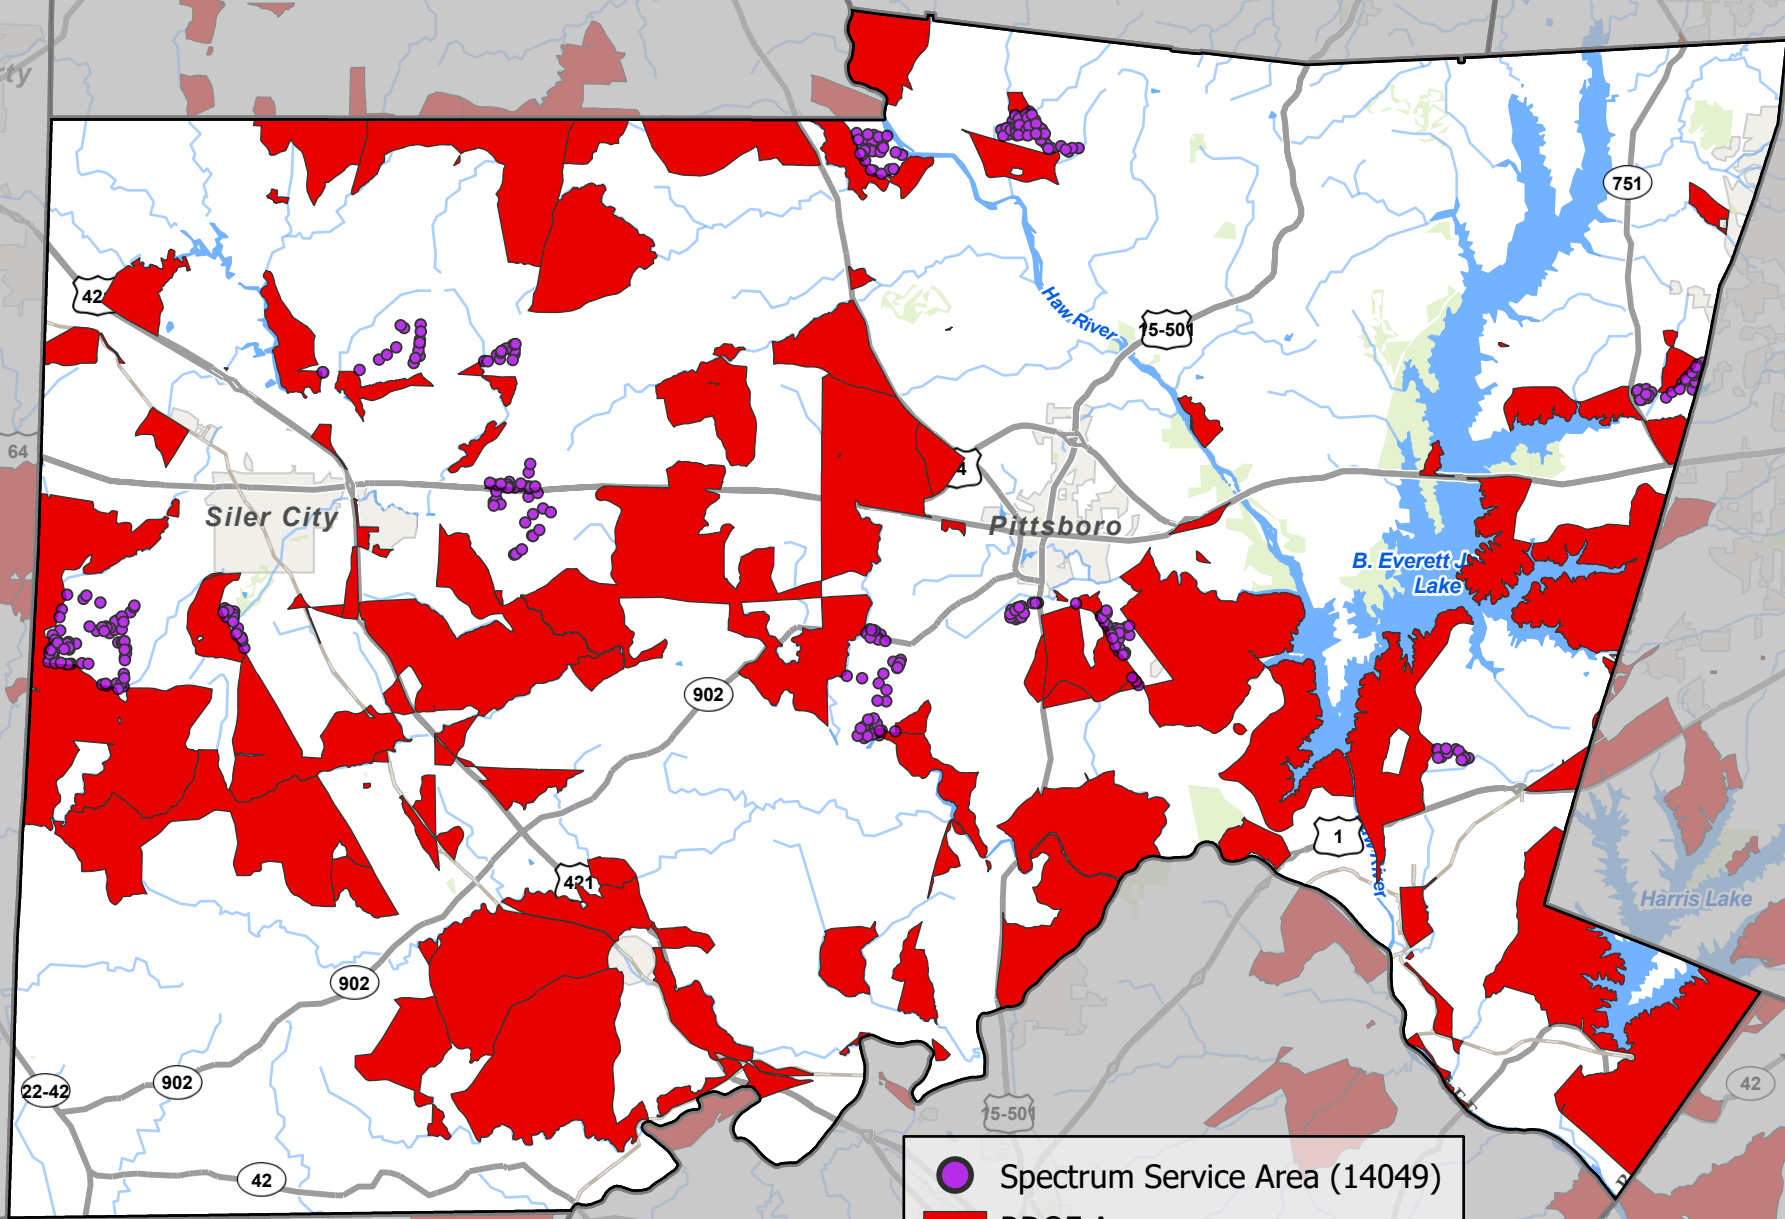

# Spectrum Service Areas

-  Spectrum Service Area (14049)
-  RDOF Area
-  Chatham County Boundary