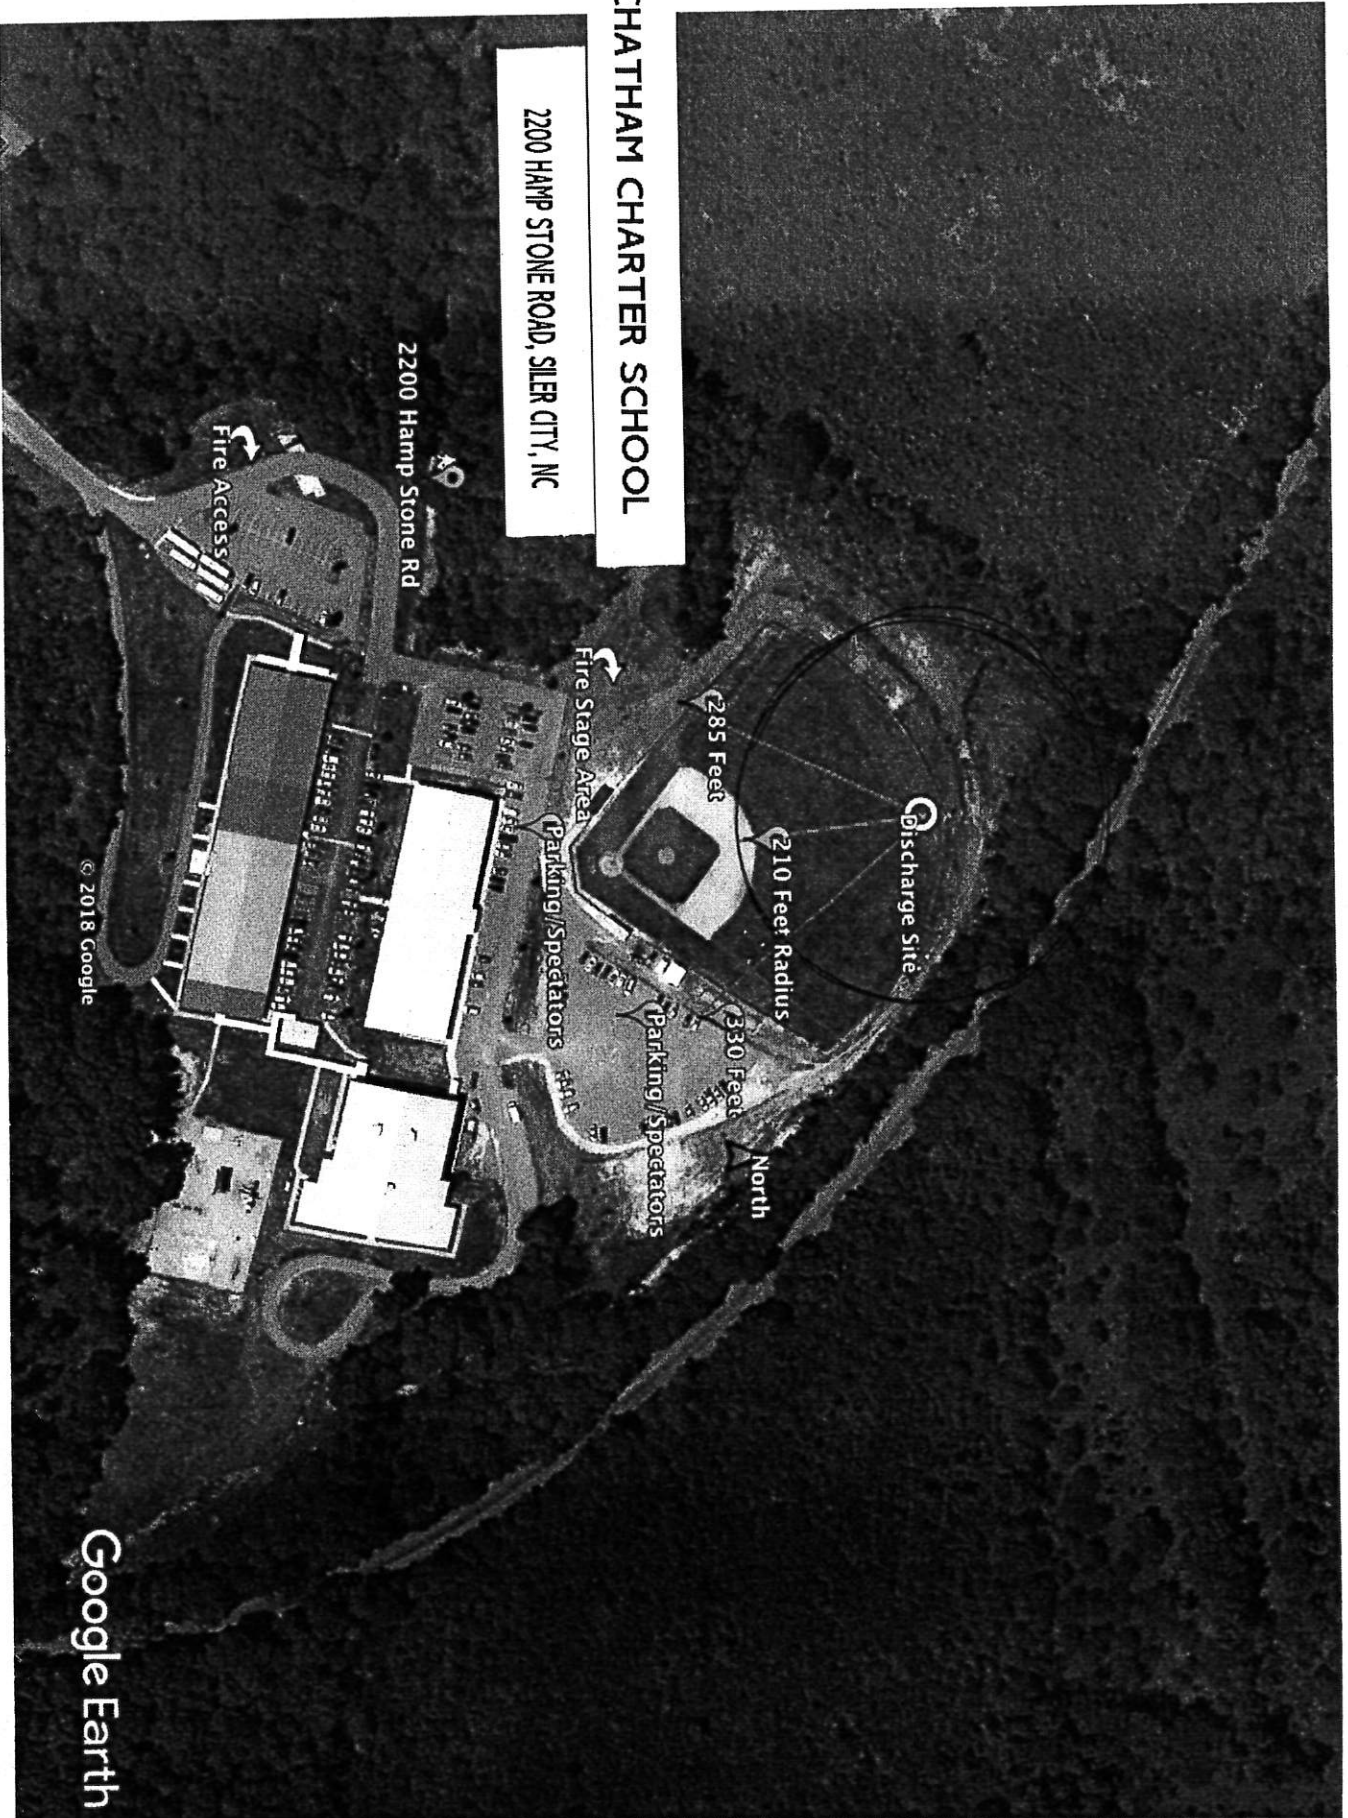

CHATHAM CHARTER SCHOOL

2200 HAMP STONE ROAD, SILER CITY, NC

© 2018 Google

Google Earth

Google Earth