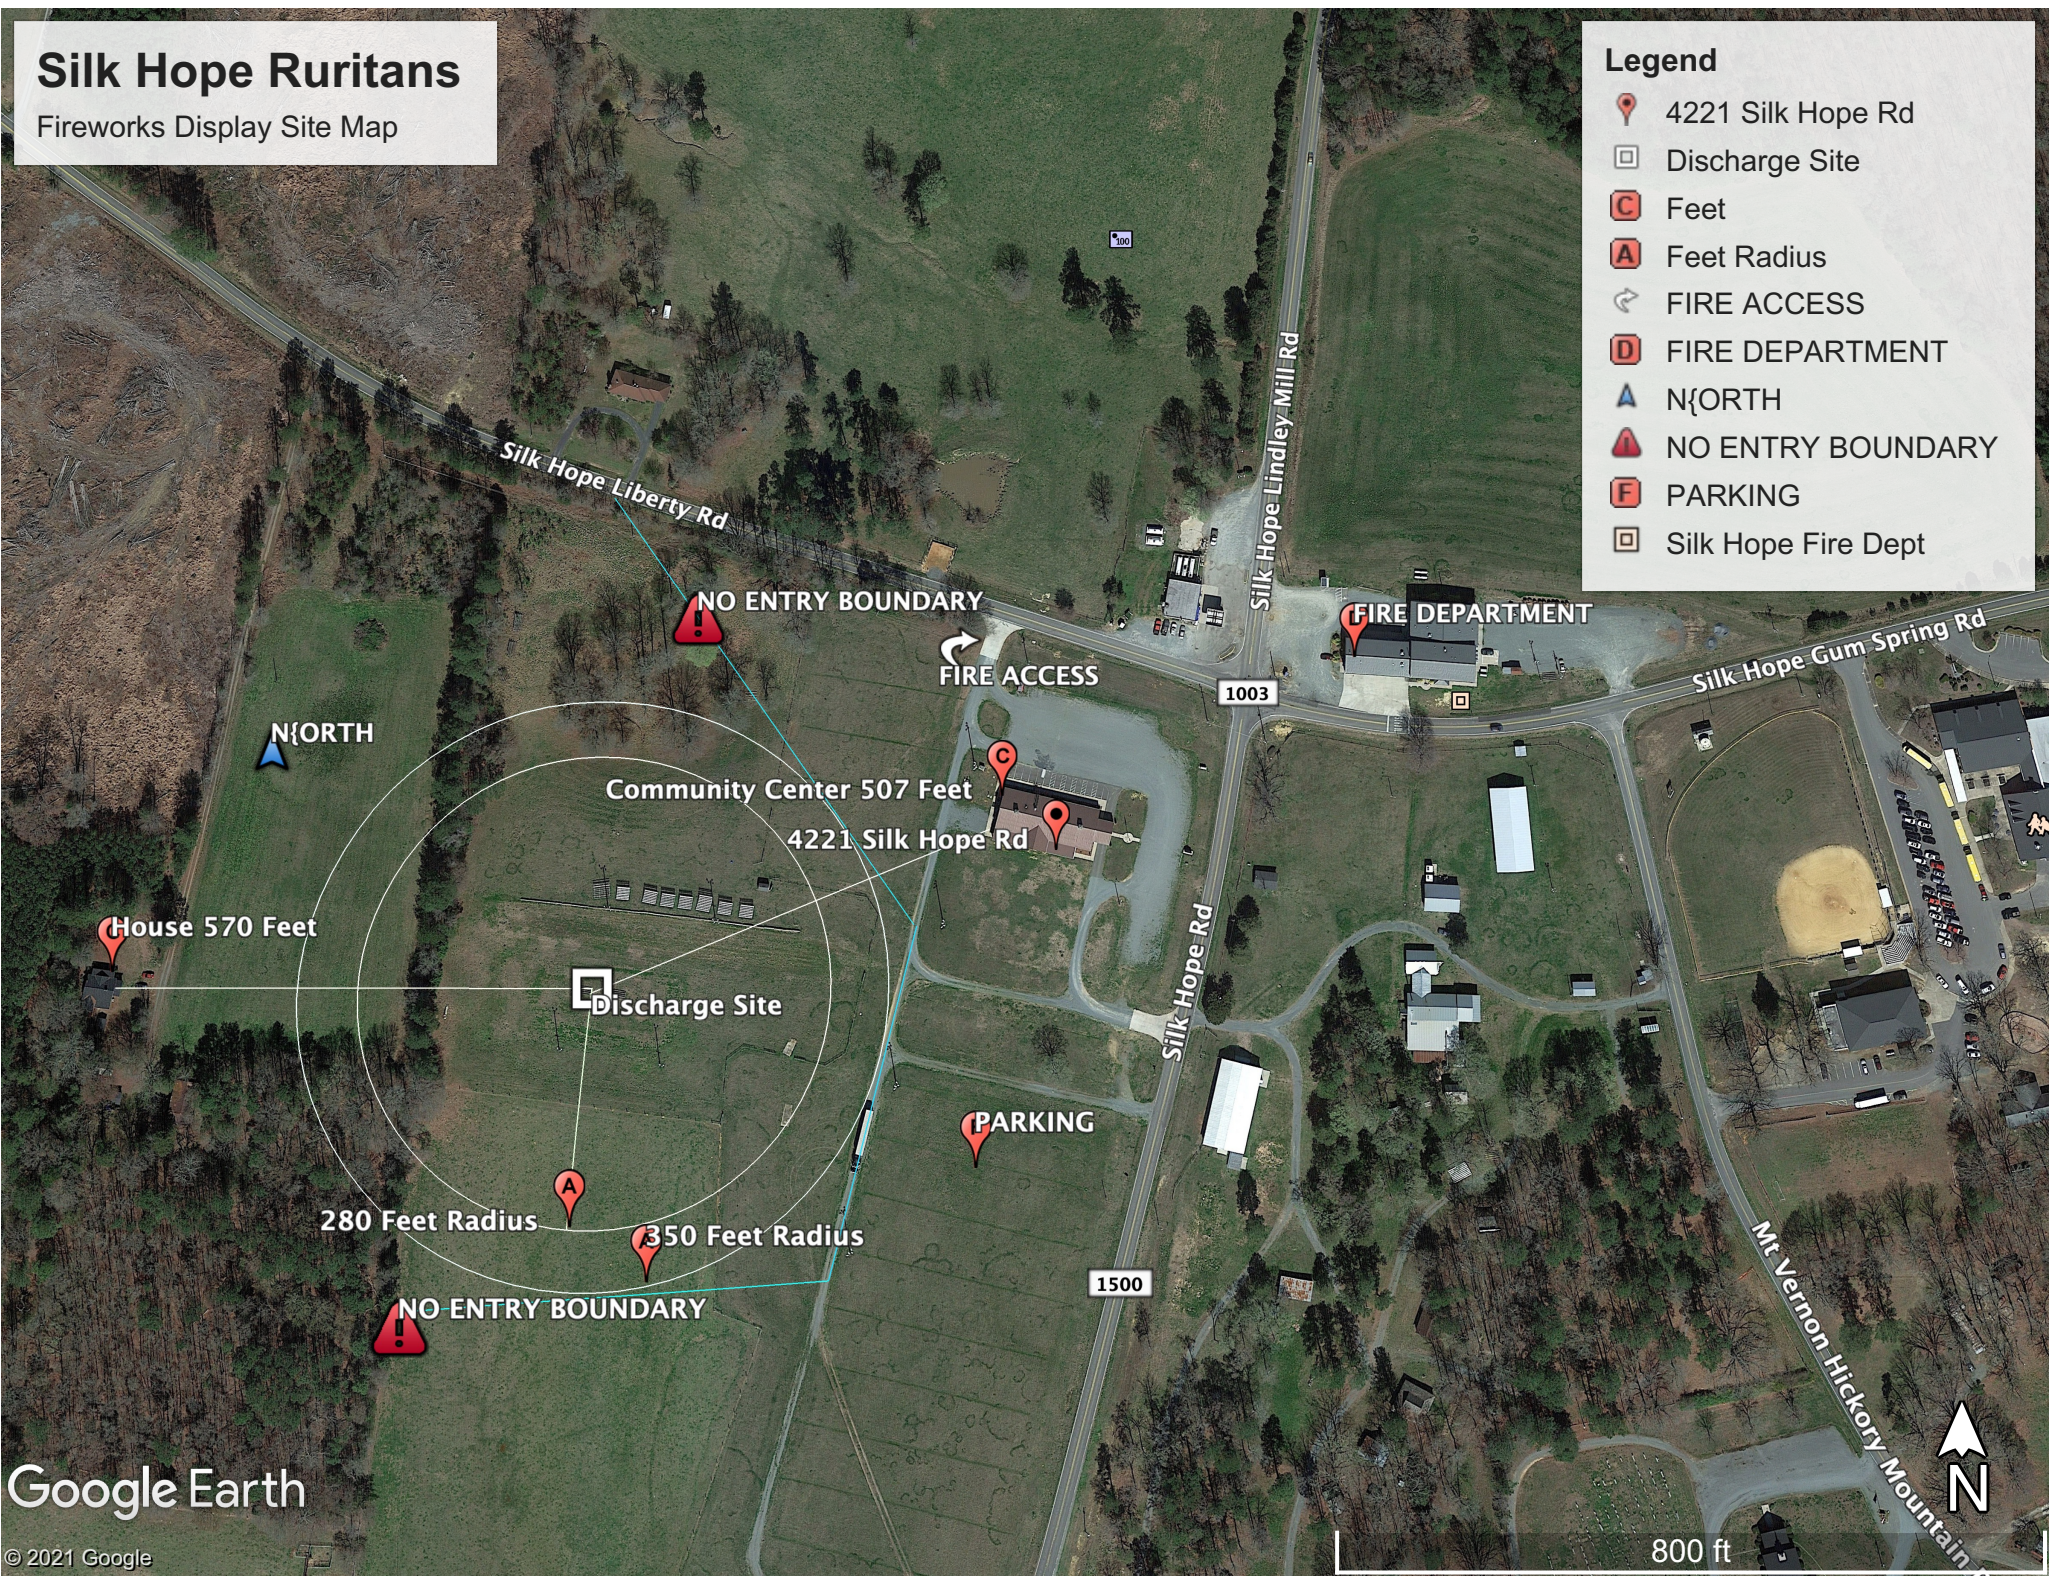

# Silk Hope Ruritans

Fireworks Display Site Map

## Legend

- 4221 Silk Hope Rd
- Discharge Site
- Feet
- Feet Radius
- FIRE ACCESS
- FIRE DEPARTMENT
- NORTH
- NO ENTRY BOUNDARY
- PARKING
- Silk Hope Fire Dept

Google Earth

© 2021 Google

800 ft