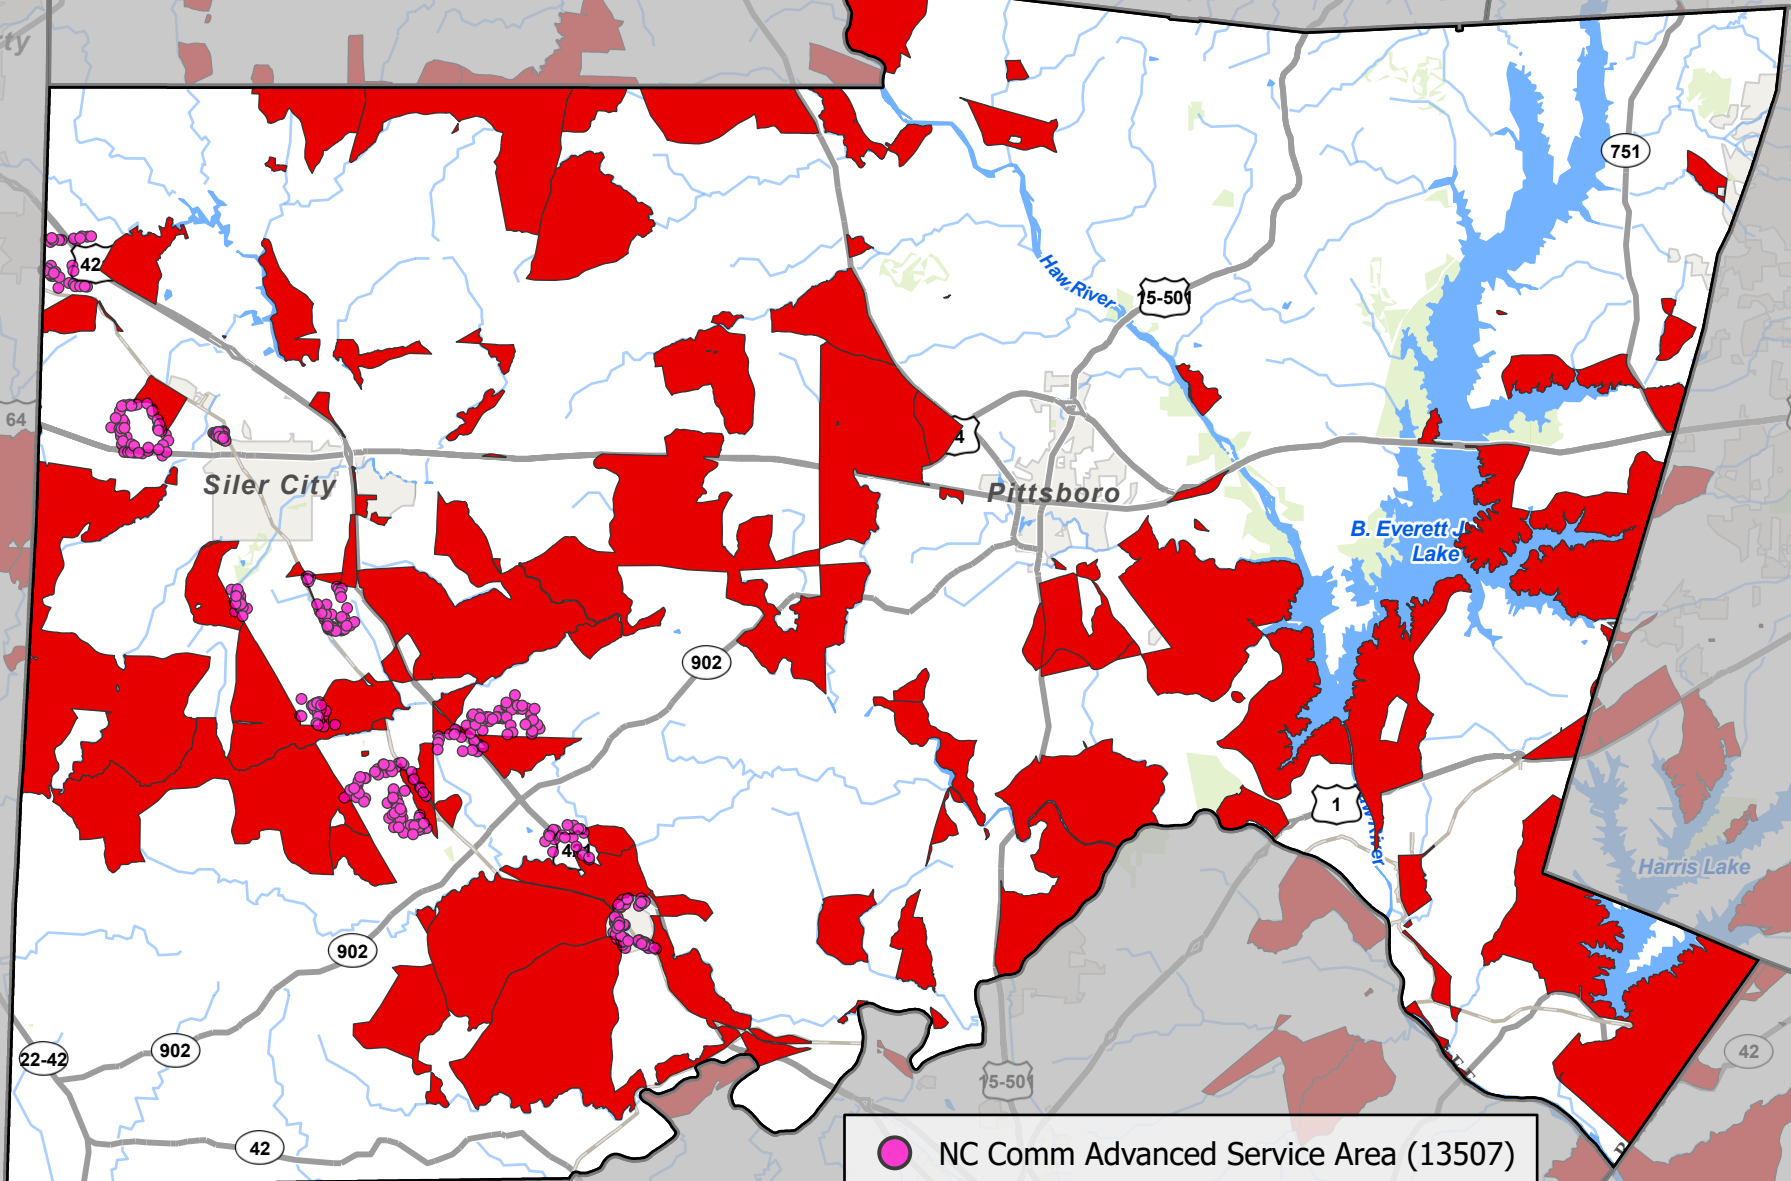

NC Comm Advanced Service Areas

-  NC Comm Advanced Service Area (13507)
-  RDOF Area
-  Chatham County Boundary