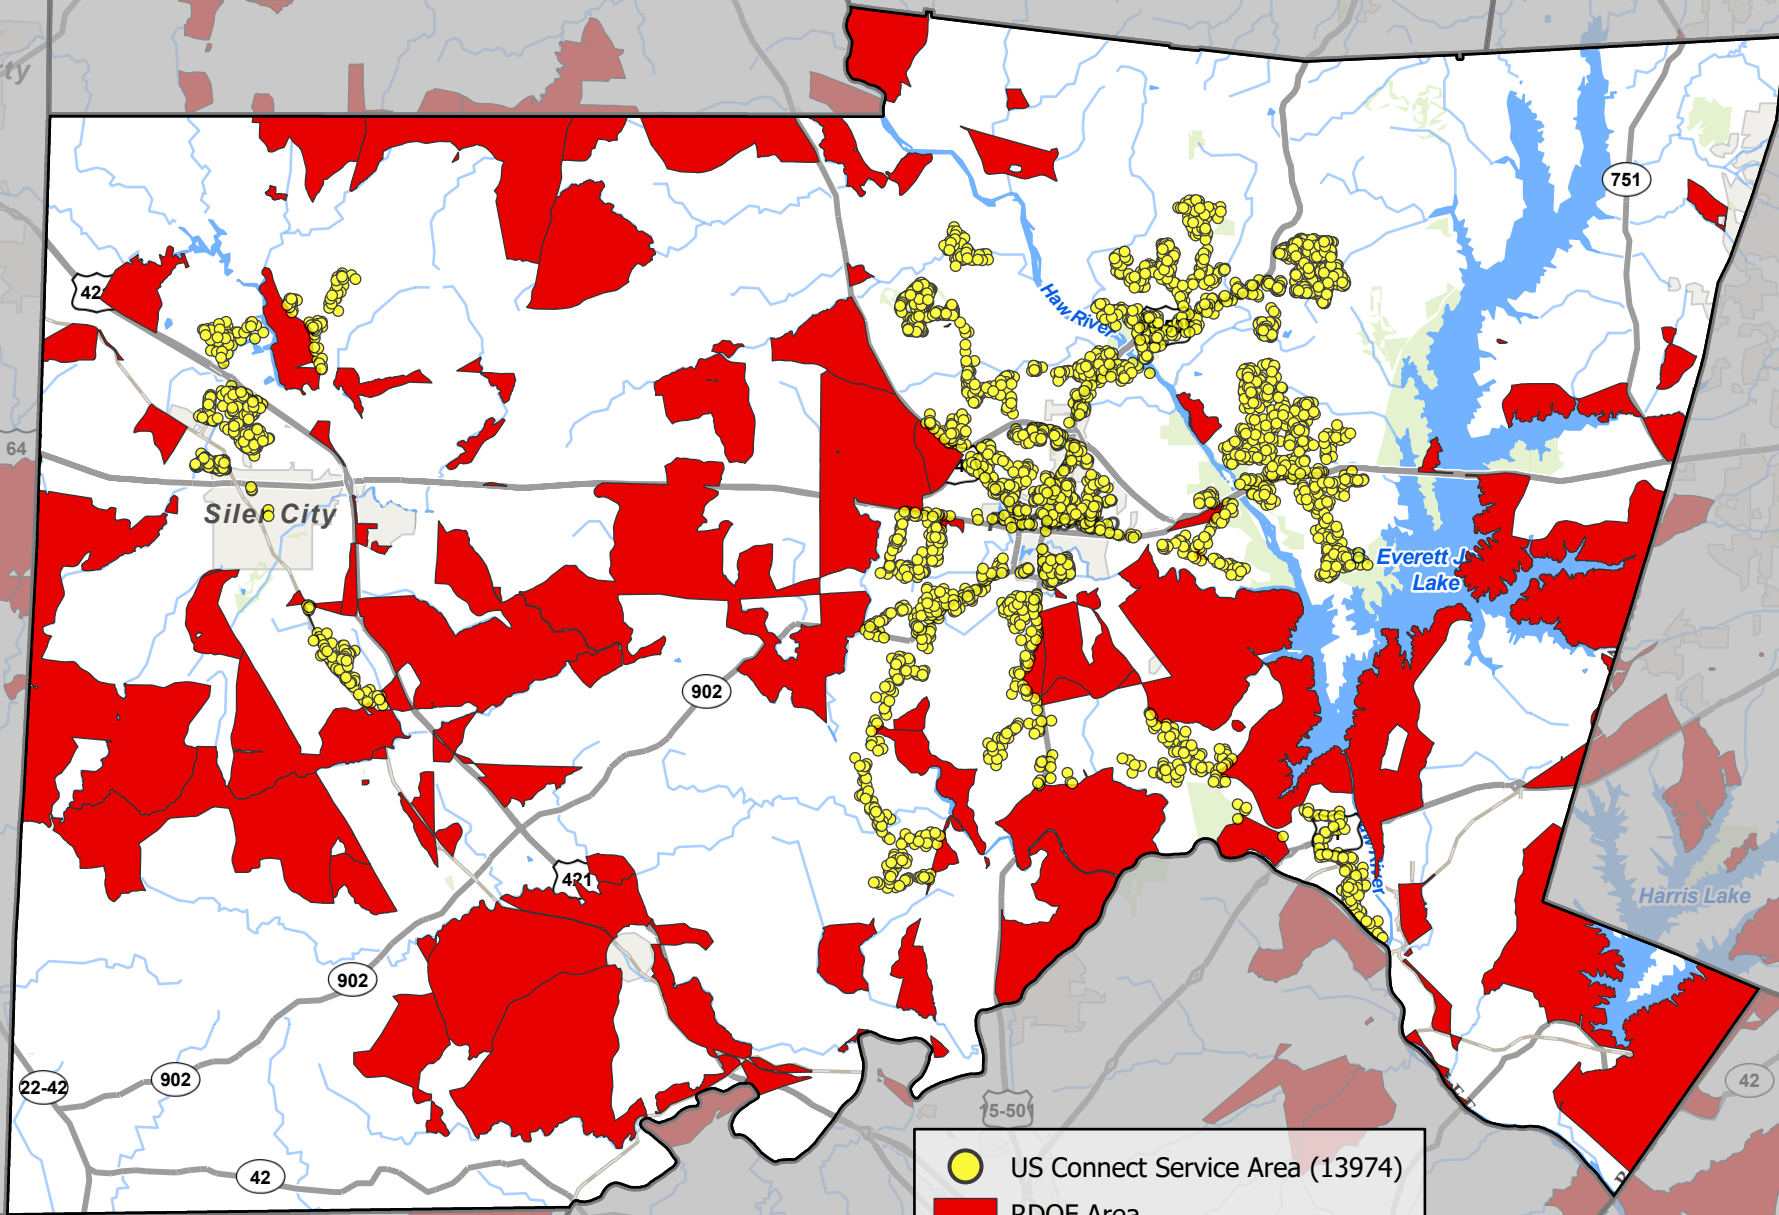

US Connect Service Areas

-  US Connect Service Area (13974)
-  RDOF Area
-  Chatham County Boundary